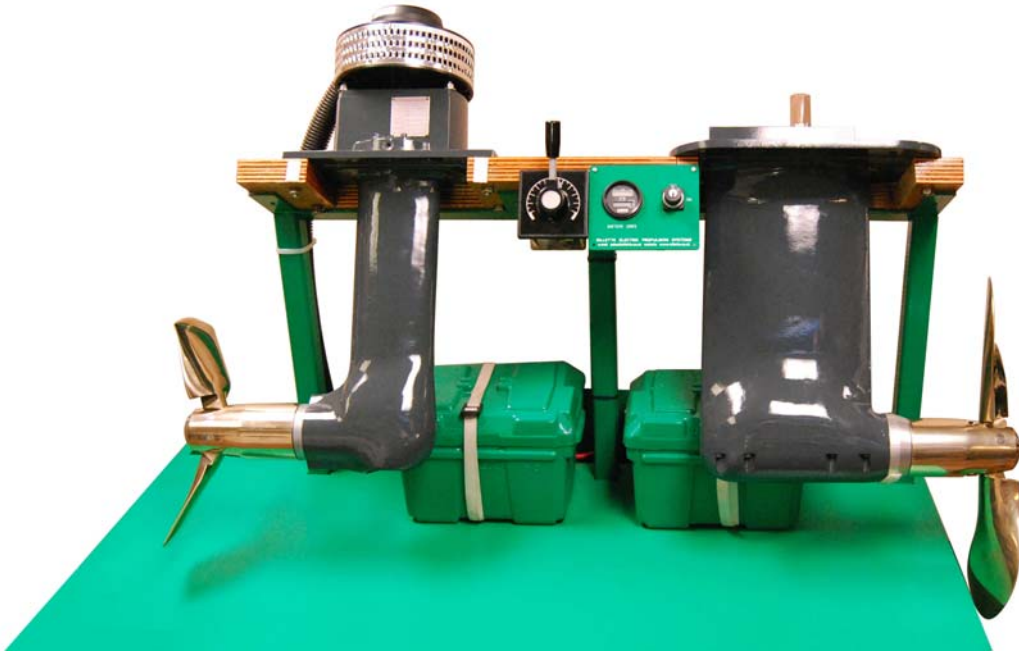

## “GREEN POWER” FOR YACHTS *the electric saildrive is now a reality*

A new electric powered saildrive leg will be on show on the Sillette Sonic Stand, S1A, at this year’s London International Boat Show.

Using their many years of experience in the production of electric marine propulsion systems, Surrey based Sillette Sonic have developed another new unit as an alternative to diesel or petrol powered engines of up to 50 hp.

The electric motor is mounted directly onto the drive leg. The batteries may be positioned almost anywhere within the hull to optimise weight distribution and space management.

Controls couldn’t be simpler. Switch on and use the joystick to drive almost silently ahead or astern, the more the stick is moved, the faster the speed. The only other instrument is the battery state monitor, which indicates how much power is in the batteries.

Typically, this unit will give up to three hours continuous operation at full power, ample for manoeuvring into harbours, moorings and marinas. However this obviously depends on the number, size and type of batteries. Once berthed, simply plug in to the shore power connection and the batteries can be recharged via the battery charger supplied, which incidentally can be set to handle a variety of different types of batteries.